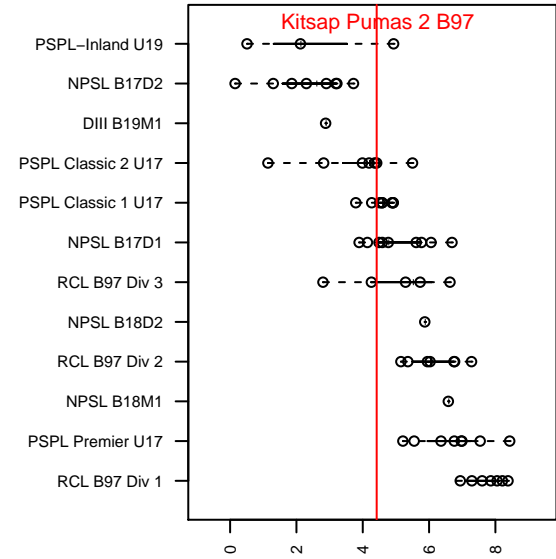

**attack and defense rating
relative to others at age
and all opponents in last 13 months**